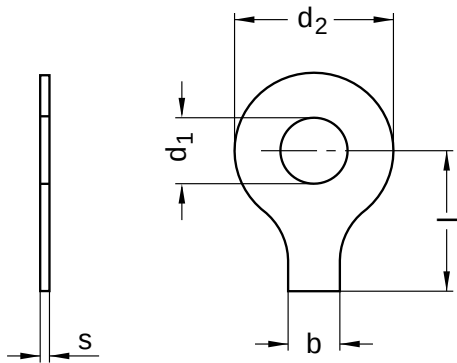

**DIN 93**  
**Washers**

With long tab

Steel | bright | Cr(VI)-free

Further information: Norm has been withdrawn without replacement

Diameter (d)	b nominal size	d <sub>1</sub> nominal size	d <sub>2</sub> nominal size	r nominal size	s nominal size	Length (l) nominal size
3.2	4	3.2	12	2.5	0.38	13
4.3	5	4.3	14	2.5	0.38	14
5.3	6	5.3	17	2.5	0.50	16
6.4	7	6.4	19	4	0.50	18
8.4	8	8.4	22	4	0.75	20
10.5	10	10.5	26	6	0.75	22
13	12	13	30	10	1.00	28
15	12	15	33	10	1.00	28
17	15	17	36	10	1.00	32
19	18	19	40	10	1.00	36
21	18	21	42	10	1.00	36
23	20	23	50	10	1.00	42
25	20	25	50	10	1.00	42
28	23	28	58	16	1.60	48
31	26	31	63	16	1.60	52
34	28	34	68	16	1.60	56
37	30	37	75	16	1.60	60
40	32	40	82	16	1.60	64
43	35	43	88	16	1.60	70
50	40	50	100	16	1.60	80
54	44	54	105	16	1.60	85

All technical data refer to the measure mm